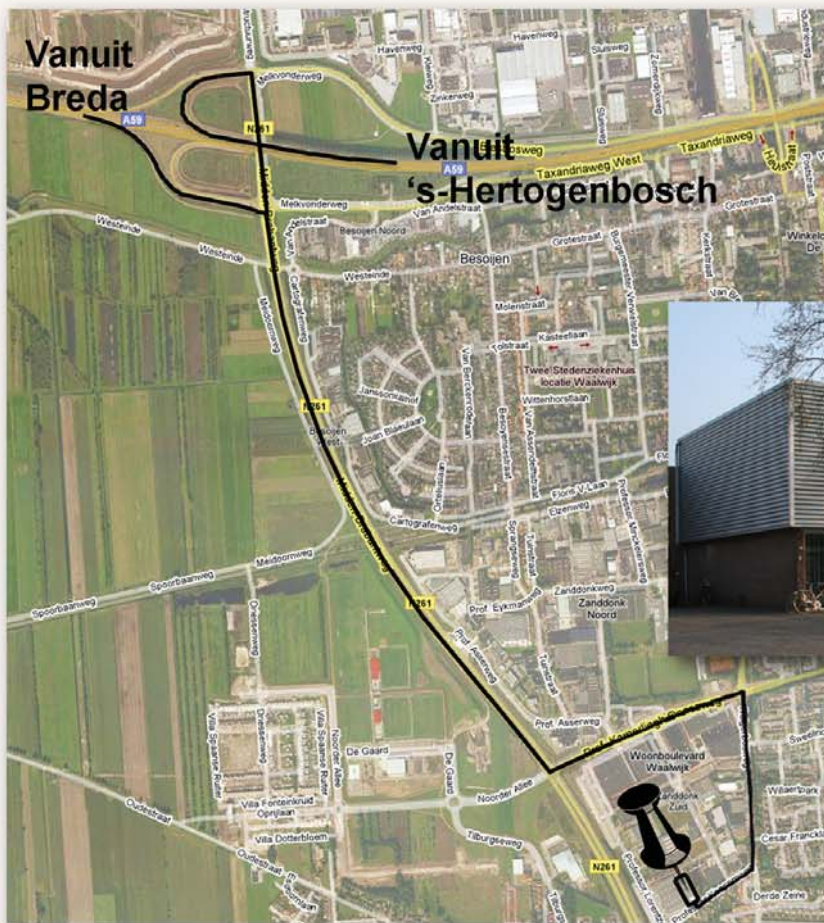

Route Description

A59, from direction Breda/Rotterdam

- Direction 's-Hertogenbosch.
- You take the exit 37 Waalwijk-Tilburg.
- At the end of the exit at the traffic lights you turn right, direction Tilburg.
- At the next traffic lights you turn left on to the “Prof. Kamerlingh Onnesweg”.
- At the second traffic lights you turn right on to the “Reigerbosweg”.
- At the end of the road turn right, you are now on the “Prof. Keesomweg”.
- On the left side you can find BCK Holland B.V. (Number. 6).

A59, from direction 's-Hertogenbosch

- Direction Waalwijk, Zierikzee.
- You take the exit 37 Waalwijk-Tilburg.
- At the end of the exit at the traffic lights you turn right, direction Tilburg.
- At the second traffic lights you turn left on to the “Prof. Kamerlingh Onnesweg”.
- At the second traffic lights you turn right on to the “Reigerbosweg”.
- At the end of the road turn right, you are now on the “Prof. Keesomweg”.
- On the left side you can find BCK Holland B.V. (Number. 6).