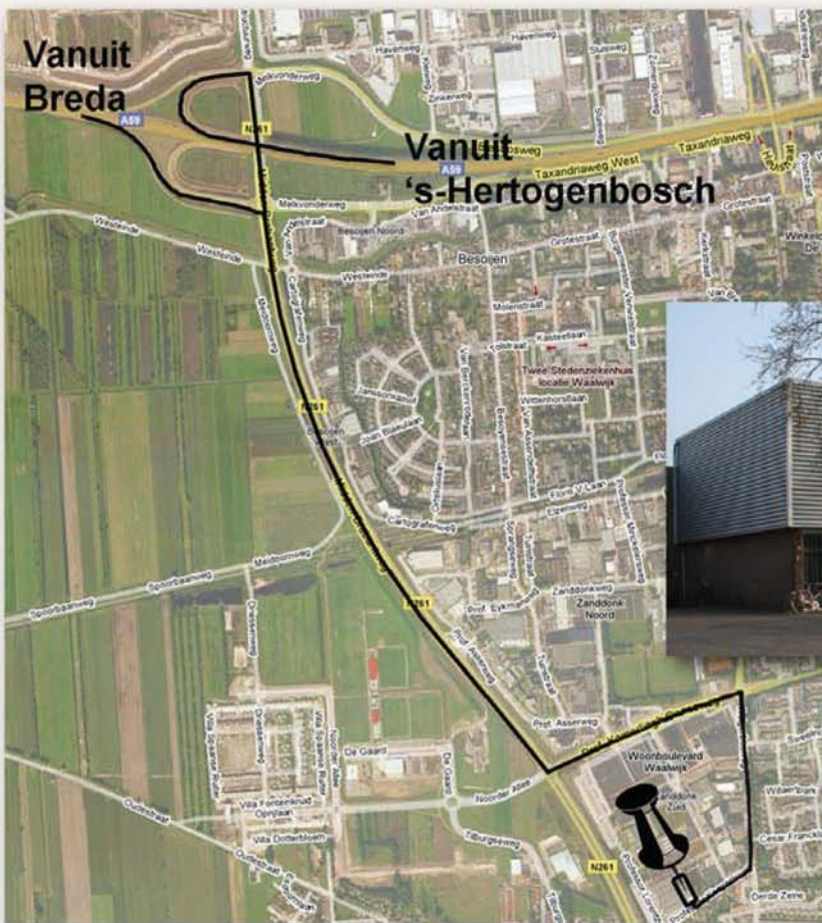

Route Description

A59, from direction Breda/Rotterdam

- Direction 's-Hertogenbosch.
- You take the exit 37 Waalwijk-Tilburg.
- At the end of the exit at the traffic lights you turn right, direction Tilburg.
- At the next traffic lights you turn left on to the "Prof. Kamerlingh Onnesweg".
- At the second traffic lights you turn right on to the "Reigerbosweg".
- At the end of the road turn right, you are now on the "Prof. Keesomweg".
- On the right side you can find BCK Holland B.V. (Number 6).

A59, from direction 's-Hertogenbosch

- Direction Waalwijk, Zierikzee.
- You take the exit 37 Waalwijk-Tilburg.
- At the end of the exit at the traffic lights you turn right, direction Tilburg.
- At the second traffic lights you turn left on to the "Prof. Kamerlingh Onnesweg".
- At the second traffic lights you turn right on to the "Reigerbosweg".
- At the end of the road turn right, you are now on the "Prof. Keesomweg".
- On the right side you can find BCK Holland B.V. (Number 6).